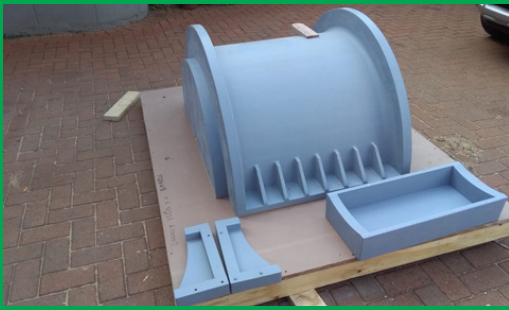

CONICAL SPRINGS

HOURGLASS SHAPE

MAGAZINE SPRINGS

CONTACT US

Stan Almendro

079 514 9165

stan@impexdynamicsupplies.com

IMPEX DYNAMIC SUPPLIES: CHAMPIONING AFRICA'S GROWTH STORY