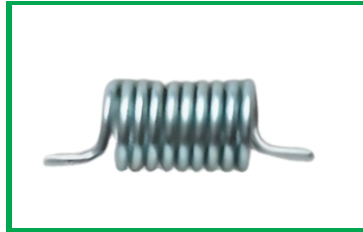

IMPEX

DYNAMIC SUPPLIES

ABOUT US

Impex Dynamic Supplies is a trusted provider of high-quality springs and precision investment castings. With South Africa's only one-of-a-kind lost wax foundry, we deliver intricate, high-performance components with unmatched accuracy and reliability.

At Impex, we're ready to serve with quality, speed, and commitment!

COMPRESSION SPRINGS

GARTER SPRINGS

TORSION SPRINGS

VOLUTE SPRINGS

CONCAVE SPRINGS

TENSION SPRINGS

BARREL SPRINGS